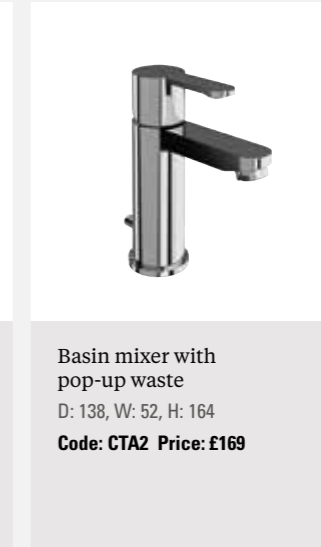

Bath filler deck-mounted
D: 175, W: 232, H: 169
Code: CTA6 Price: £339

Mini basin mixer without waste
D: 138, W: 48, H: 150
Code: CTA8 Price: £129

Tall basin mixer without waste
D: 137, W: 52, H: 324
Code: CTA3 Price: £229

Basin mixer without waste
D: 137, W: 52, H: 164
Code: CTA1 Price: £149

Basin mixer with pop-up waste
D: 138, W: 52, H: 164
Code: CTA2 Price: £169

Bathing in technology*

- Brass taps & heads
- Chrome plated to EN817 & EN200 and level 10 salt spray tested
- 50cm G 1/2 flexible tails
- Mixers are fitted with a flow straightener for low pressure installations
- A high pressure aerator is provided with every mixer for high pressure installations
- All mixers work on 0.2 bar to 5 bar pressure (i.e are low and high pressure taps)