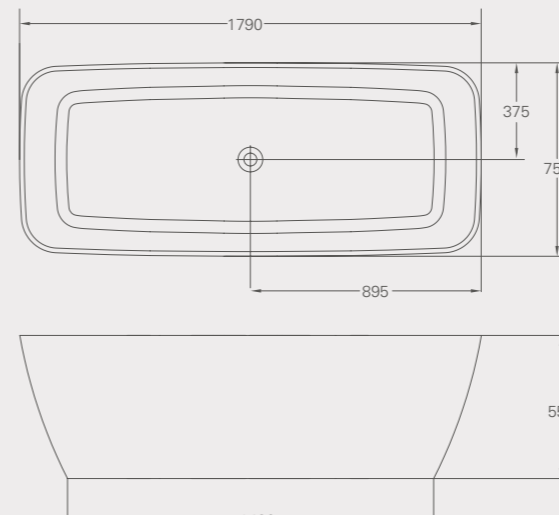

Vicenza Natural Stone bath, *page 32*

VICENZA PICCOLO

Vicenza Piccolo Natural Stone bath, *page 35*

Palermo Natural Stone bath

L: 1790, W: 750, H: 555
 Weight empty: 109.5 kg
 Displaced capacity: 300 litres*
 Material: Natural Stone
 Integrated overflow
 Not suitable for rim-mounted taps
 Compatible wastes: CW1, CW1N, CW3, see p76