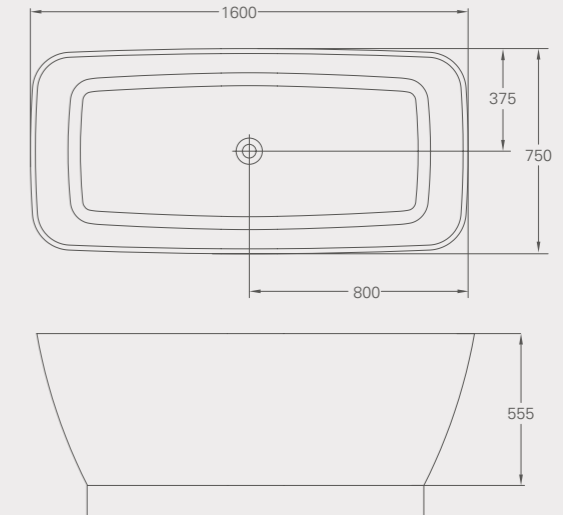

Vicenza Natural Stone bath, *page 32*

VICENZA PICCOLO

Vicenza Piccolo Natural Stone bath, *page 35*

Palermo Natural Stone bath

L: 1790, W: 750, H: 555
 Weight empty: 109.5 kg
 Displaced capacity: 300 litres*
 Material: Natural Stone
 Integrated overflow
 Not suitable for rim-mounted taps
 Compatible wastes: CW1, CW1N, CW3, see p76