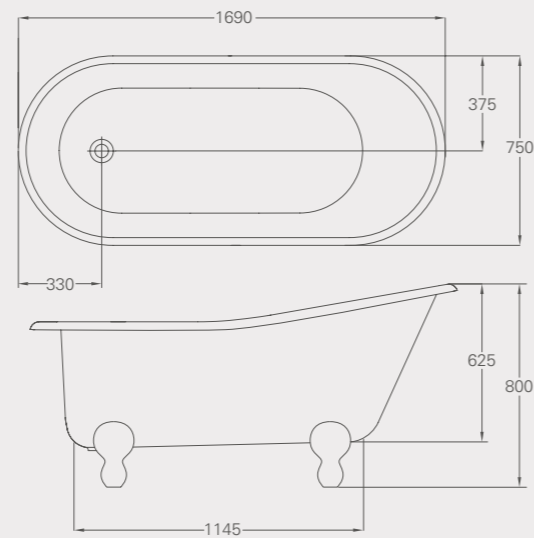

Romano Natural Stone bath with chrome Classic feet
L: 1690, W: 750, H: 625/800
Weight empty: 90 kg
Displaced capacity: 177 litres*
Material: Natural Stone

tap hole option 0, 1, 2 (supplied un-drilled) overflow un-drilled
Compatible wastes: CW2, CW2N, CW3, W4, CW6, W8N, W21, see p76-77

Code: N11 Price: £1995 (price includes any feet shown on page 63)
Please specify the feet required at the time of ordering

*Displaced capacity is the bath capacity less 70 litres.