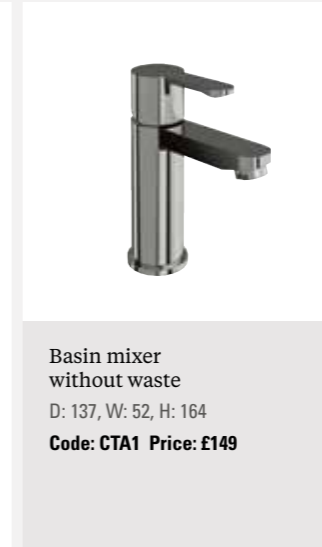

Stand pipes including horizontal support bar
These are for use with baths where fittings are not rim or wall-mounted (Water runs through the pipes)
D: 100, W: 280, H: 600
Code: W7 Price: £320

Single-lever bath filler
D: 196, W: 55, H: 166
Code: CTA5 Price: £339

Basin mixer without waste
D: 137, W: 52, H: 164
Code: CTA1 Price: £149

Basin mixer with pop-up waste
D: 138, W: 52, H: 164
Code: CTA2 Price: £169

Bathing in technology*

- Brass taps & heads
- Chrome plated to EN817 & EN200 and level 10 salt spray tested
- 50cm G 1/2 flexible tails
- Mixers are fitted with a flow straightener for low pressure installations
- A high pressure aerator is provided with every mixer for high pressure installations
- All mixers work on 0.2 bar to 5 bar pressure (i.e are low and high pressure taps)