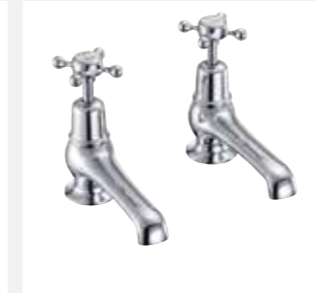

- Brass taps & heads
- Chrome plated to EN817 & EN200 and level 10 salt spray tested
- mixers are fitted with a flow straightener for low pressure installations
- A high pressure aerator is provided with every mixer for high pressure installations
- All mixers work on 0.2 bar to 5 bar pressure (i.e are low and high pressure taps)

ONE TAP HOLE

Basin mixer with high central indice with click-clack waste
Standard
Code: CL6 Price: £226
Regent
Code: CLR6 Price: £246

Basin mixer with high central indice with pop-up waste
Standard
Code: CL4 Price: £204
Regent
Code: CLR4 Price: £224

Basin mixer with high central indice with plug and chain waste
Standard
Code: CL5 Price: £204
Regent
Code: CLR5 Price: £224

TWO TAP HOLE

Basin tap 3"
Standard
Code: CL1 Price: £119
Regent
Code: CLR1 Price: £159

Basin tap 5"
Standard
Code: CL2 Price: £129
Regent
Code: CLR2 Price: £169

2 tap hole Bridge mixer with high central indice with plug and chain waste
Standard
Code: CL10 Price: £308
Regent
Code: CLR10 Price: £348