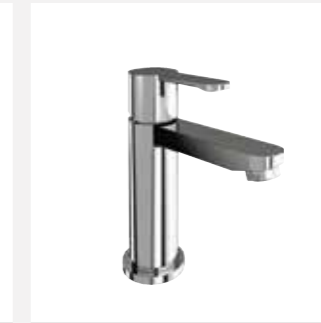

Mini basin mixer without waste
D: 138, W: 48, H: 150
Code: CTA8 Price: £129