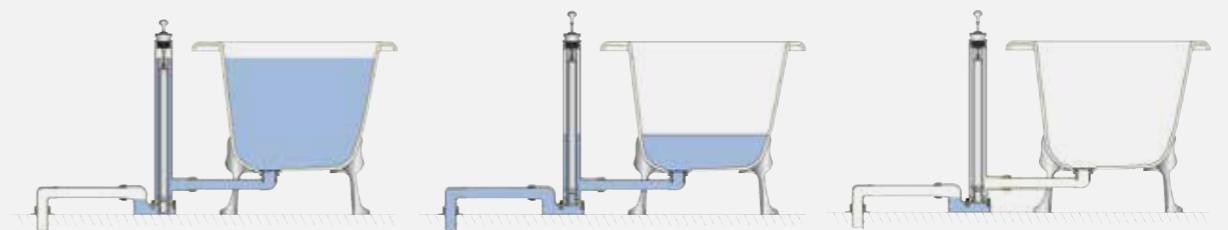

Full bath using overflow

Emptying bath

Empty bath

On all Fire Hydrants
See website for more details