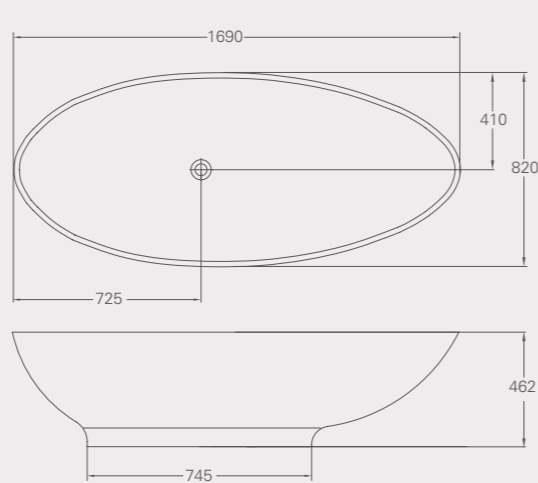

Teardrop small modern bath

L: 1690, W: 820, H: 500
Weight empty: 33 kg
Displaced capacity: 132 litres*
Material: LAR. Teardrop baths are manufactured using a special process called LAR (Liquid Acrylic Reinforcement) ensuring a clean smooth finish with no joins
No overflow
Not suitable for rim-mounted taps
Compatible wastes: CW2, see p76
Code: M10F Price: £1995

*Displaced capacity is the bath capacity less 70 litres.