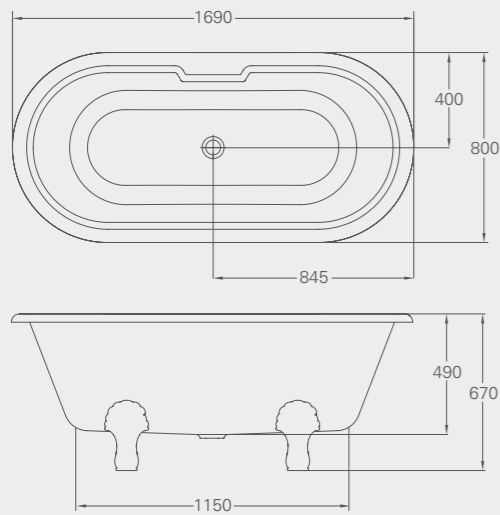

Classical Baths

CLASSICO

Classico Natural Stone bath, page 46

ROMANO

Romano Natural Stone bath, page 48

Classico Natural Stone bath with chrome Claw feet
 L: 1690, W: 800, H: 490/670
 Weight empty: 93 kg
 Displaced capacity: 162 litres*
 Material: Natural Stone