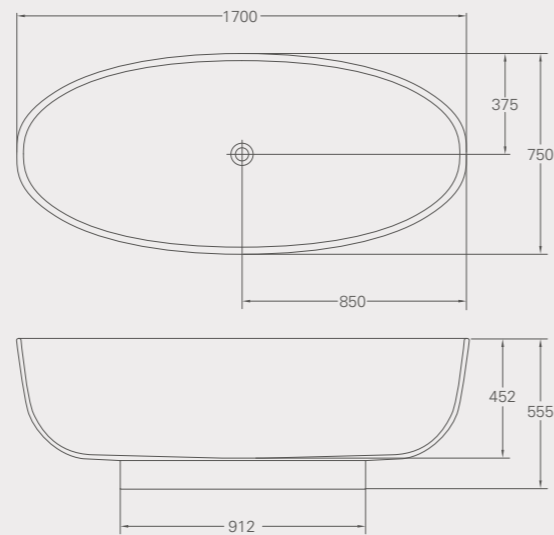

Patinato Natural Stone bath, page 25

NINFEA

Ninfea Natural Stone bath, page 26

Puro Natural Stone bath

L: 1700 W: 750 H: 480
 Weight empty: 98kg
 Displaced capacity: 207 litres*
 Material: Natural Stone
 Integrated overflow
 Not suitable for rim-mounted taps
 Compatible wastes: CW1, CW1N, CW3, see p76