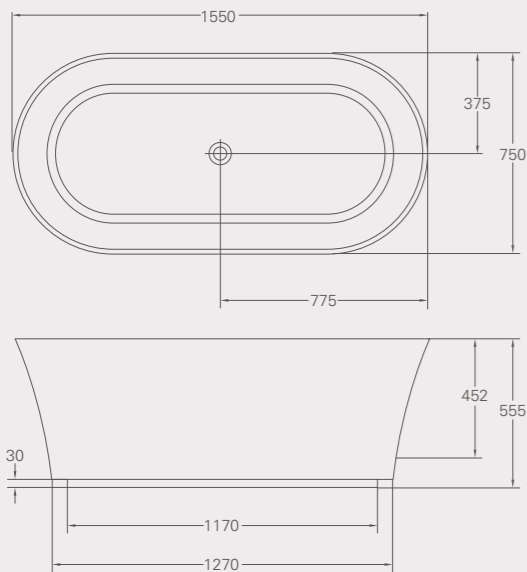

Sontuoso Natural Stone bath, page 17

LACRIMA

Lacrima Natural Stone bath, page 18

Armonia Natural Stone bath

L: 1550, W: 750, H: 555
 Weight empty: 110kg
 Displaced capacity: 222 litres*
 Material: Natural Stone
 Integrated overflow
 Not suitable for rim-mounted taps
 Compatible wastes: CW1, CW1N, CW3, see p76