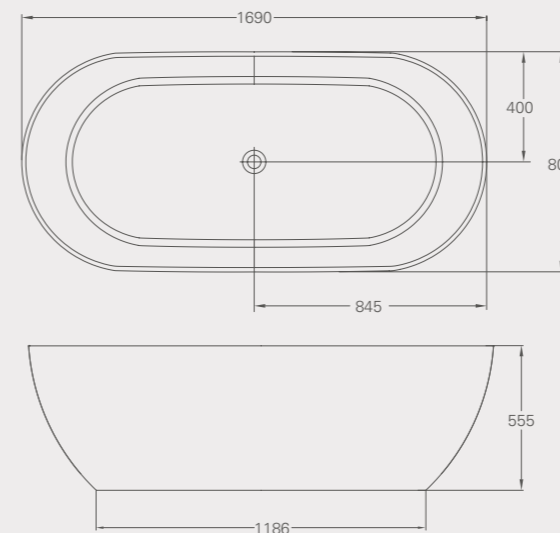

Formoso Natural Stone bath, page 08

Formoso Natural Stone bath

L: 1690, W: 800, H: 555
Weight empty: 120 kg
Displaced capacity: 292 litres*
Material: Natural Stone

In order to make our Formoso baths suitable for more applications we are removing the integrated overflow. You will be able to have an overflow by using an external overflow as shown on page 76. Ask your local dealer about timings of this product improvement. Not suitable for rim-mounted taps
Compatible wastes: CW1, CW1N, CW3, CW11, see p76

Code: N2A Price: £1995

*Displaced capacity is the bath capacity less 70 litres.