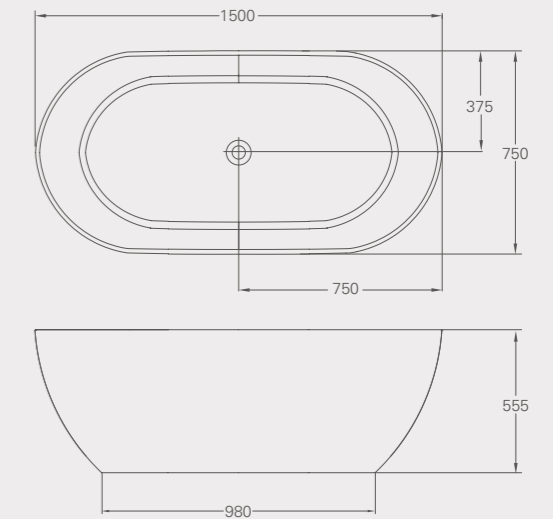

Formoso Piccolo Natural Stone bath, page 10