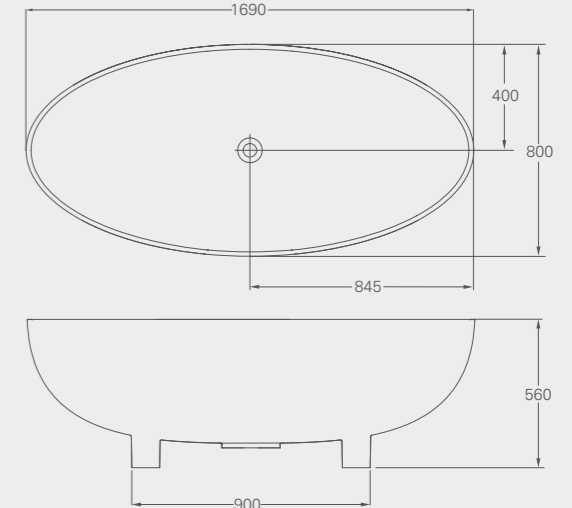

Armonia Natural Stone bath

L: 1550, W: 750, H: 555
Weight empty: 110kg
Displaced capacity: 222 litres*
Material: Natural Stone
Integrated overflow
Not suitable for rim-mounted taps
Compatible wastes: CW1, CW1N, CW3, see p76

Code: N18 Price: £1995

*Displaced capacity is the bath's capacity less 70 litres.

Vigore Natural Stone bath

L: 1700, W: 750, H: 555
Weight empty: 120 kg
Displaced capacity: 219 litres*
Material: Natural Stone
Integrated overflow
Not suitable for rim-mounted taps
Compatible wastes: CW1, CW1N, CW3, see p76

Code: N17 Price: £1995

*Displaced capacity is the bath's capacity less 70 litres.

Sontuoso Natural Stone bath

L: 1690, W: 700, H: 580
Weight empty: 90 kg
Displaced capacity: 204 litres*
Material: Natural Stone
Integrated overflow
Not suitable for rim-mounted taps
Compatible wastes: CW1, CW1N, CW3, see p76

Code: N8E Price: £1995

*Displaced capacity is the bath capacity less 70 litres.

Lacrima Natural Stone bath

L: 1690, W: 800, H: 560
Weight empty: 93 kg
Displaced capacity: 230 litres*
Material: Natural Stone
Integrated overflow
Not suitable for rim-mounted taps
Compatible wastes: CW1, CW1N, CW3, W21 see p76

Code: N12 Price: £1995

*Displaced capacity is the bath capacity less 70 litres.