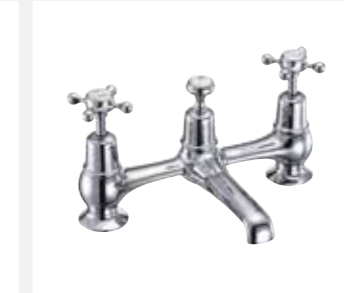

ONE TAP HOLE

Basin mixer with high central indice with click-clack waste
Standard
Code: CL6 Price: £226
Regent
Code: CLR6 Price: £246

Basin mixer with high central indice with pop-up waste
Standard
Code: CL4 Price: £204
Regent
Code: CLR4 Price: £224

Basin mixer with high central indice with plug and chain waste
Standard
Code: CL5 Price: £204
Regent
Code: CLR5 Price: £224

TWO TAP HOLE

Basin tap 3"
Standard
Code: CL1 Price: £119
Regent
Code: CLR1 Price: £159

Basin tap 5"
Standard
Code: CL2 Price: £129
Regent
Code: CLR2 Price: £169

2 tap hole Bridge mixer with high central indice with plug and chain waste
Standard
Code: CL10 Price: £308
Regent
Code: CLR10 Price: £348

2 tap hole Arch mixer with curved spout (200mm centres)
Standard
Code: CL27 Price: £289
Regent
Code: CLR27 Price: £309

THREE TAP HOLE

3 tap hole mixer with pop-up waste
Standard
Code: CL12 Price: £269
Regent
Code: CLR12 Price: £329