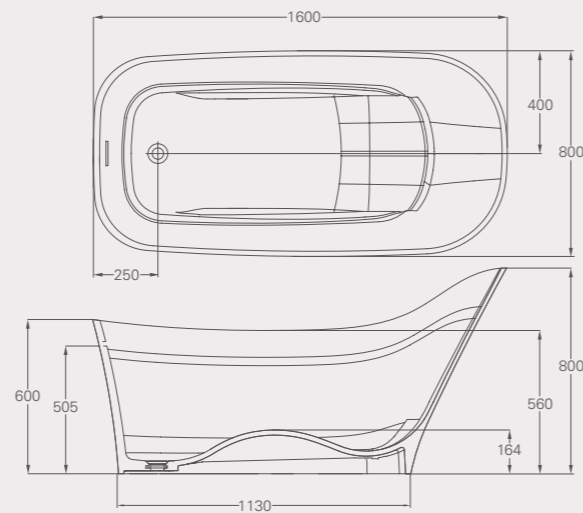

Modern Baths

NEBBIA

Nebbia Natural Stone bath, page 06

Nebbia Natural Stone bath

L: 1600, W: 800, H: 600
 Weight empty: 117 kg
 Displaced capacity: 230 litres*
 Material: Natural Stone

Integrated overflow
 Not suitable for rim-mounted taps
 Compatible wastes: CW1, CW1N, CW3, see p76