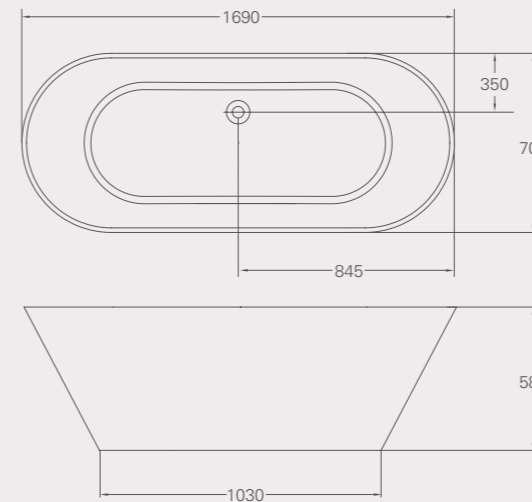

Sontuoso Natural Stone bath, page 17

LACRIMA

Lacrima Natural Stone bath, page 18

Armonia Natural Stone bath

L: 1550, W: 750, H: 555
 Weight empty: 110kg
 Displaced capacity: 222 litres*
 Material: Natural Stone
 Integrated overflow
 Not suitable for rim-mounted taps
 Compatible wastes: CW1, CW1N, CW3, see p76