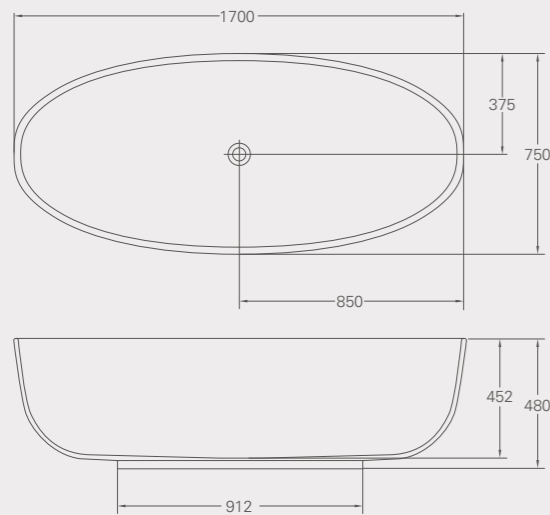

Patinato Natural Stone bath, page 25

NINFEA

Ninfea Natural Stone bath, page 26

Puro Natural Stone bath

L: 1700 W: 750 H: 480
 Weight empty: 98kg
 Displaced capacity: 207 litres*
 Material: Natural Stone
 Integrated overflow
 Not suitable for rim-mounted taps
 Compatible wastes: CW1, CW1N, CW3, see p76