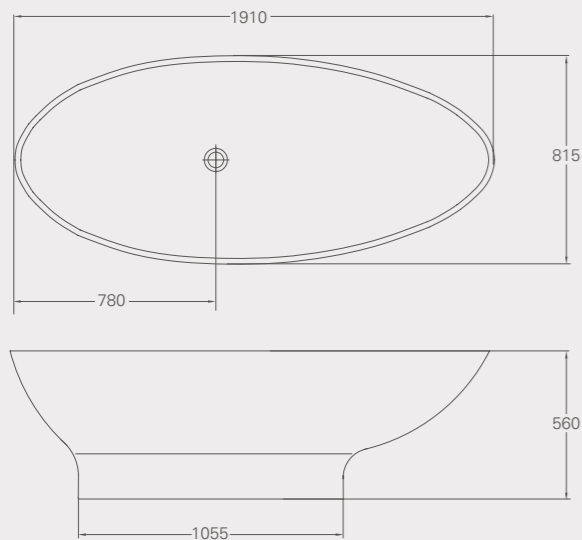

Code: N6D Price: £1995

*Displaced capacity is the bath capacity less 70 litres.

Modern Baths

TEARDROP LARGE

Teardrop Large modern bath, page 36

TEARDROP SMALL

Teardrop Small modern bath, page 38

Teardrop large modern bath