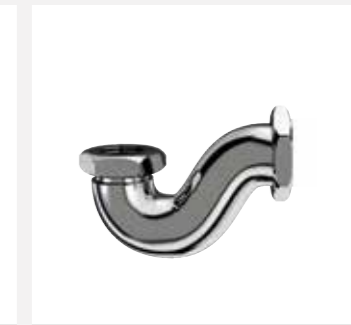

P-trap
D: 50, W: 117, H: 86
For use with baths with exposed pipe work
Code: CW3 Price: £40