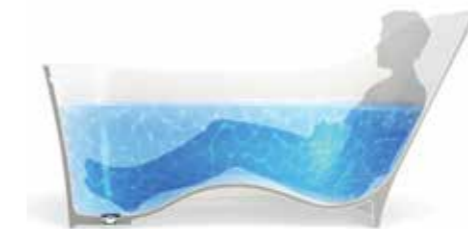

The gentle curves of the Nebbia support the human body, removing the need to 'prop' the body up with the feet on the far end of the bath.

Nebbia bath £1995, click-clack bath waste and Crystal floor-standing bath filler £659.

See page 52 for technical details on the Nebbia bath.