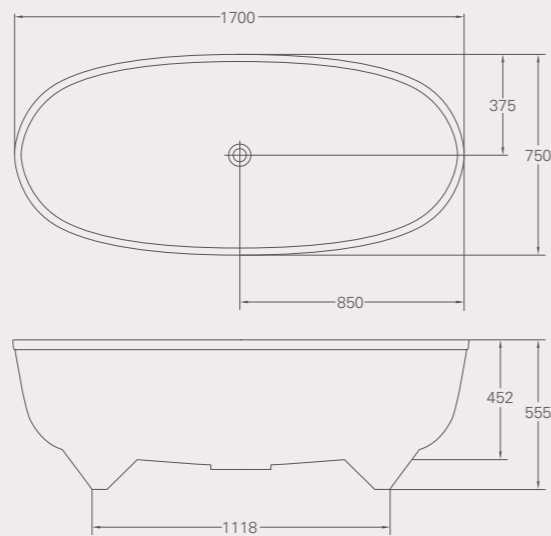

Sontuoso Natural Stone bath, page 17

LACRIMA

Lacrima Natural Stone bath, page 18

Armonia Natural Stone bath

L: 1550, W: 750, H: 555
 Weight empty: 110kg
 Displaced capacity: 222 litres*
 Material: Natural Stone
 Integrated overflow
 Not suitable for rim-mounted taps
 Compatible wastes: CW1, CW1N, CW3, see p76