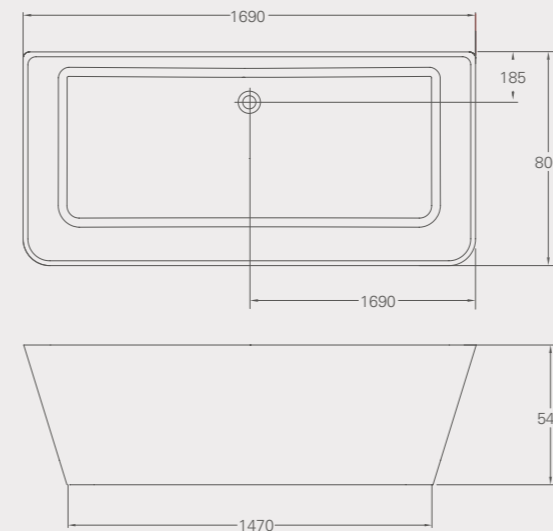

Patinato Natural Stone bath, page 25

NINFEA

Ninfea Natural Stone bath, page 26

Puro Natural Stone bath

L: 1700 W: 750 H: 480
 Weight empty: 98kg
 Displaced capacity: 207 litres*
 Material: Natural Stone
 Integrated overflow
 Not suitable for rim-mounted taps
 Compatible wastes: CW1, CW1N, CW3, see p76