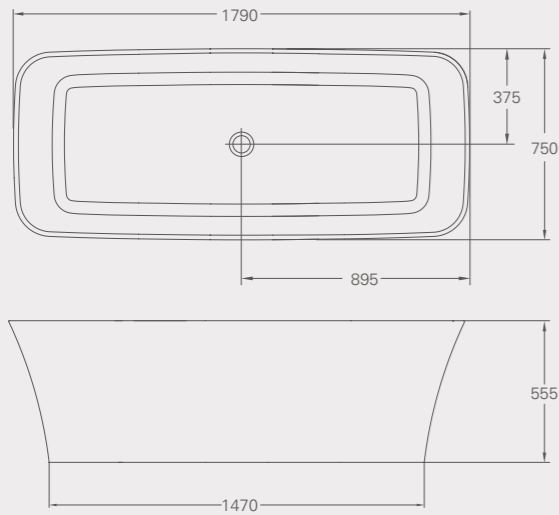

Vicenza Natural Stone bath, *page 32*

VICENZA PICCOLO

Vicenza Piccolo Natural Stone bath, *page 35*

Palermo Natural Stone bath

L: 1790, W: 750, H: 555
 Weight empty: 109.5 kg
 Displaced capacity: 300 litres*
 Material: Natural Stone
 Integrated overflow
 Not suitable for rim-mounted taps
 Compatible wastes: CW1, CW1N, CW3, see p76