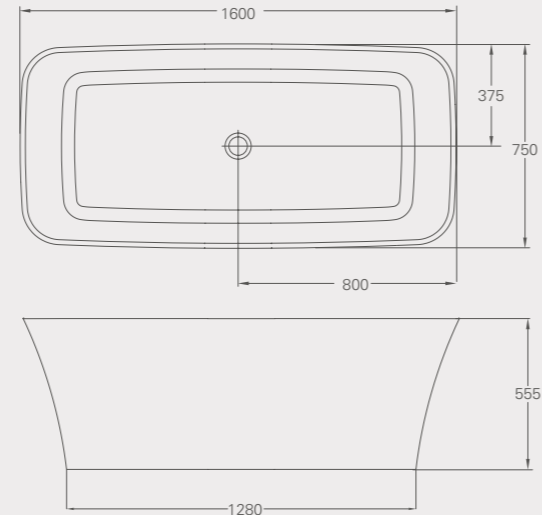

Vicenza Natural Stone bath, *page 32*

VICENZA PICCOLO

Vicenza Piccolo Natural Stone bath, *page 35*

Palermo Natural Stone bath

L: 1790, W: 750, H: 555
 Weight empty: 109.5 kg
 Displaced capacity: 300 litres*
 Material: Natural Stone
 Integrated overflow
 Not suitable for rim-mounted taps
 Compatible wastes: CW1, CW1N, CW3, see p76