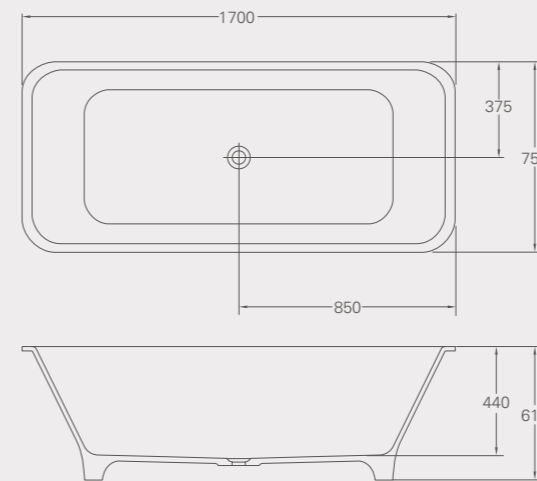

Lonio Natural Stone bath, page 42

Lonio Natural Stone bath

L: 1700, W: 750, H: 615
Weight empty: 125 kg
Displaced capacity: 239 litres*
Material: Natural Stone
No overflow
Not suitable for rim-mounted taps
Compatible wastes: CW2, CW2N, CW3, W8N, see p76
Code: N19 Price: £1995
*Displaced capacity is the bath's capacity less 70 litres.