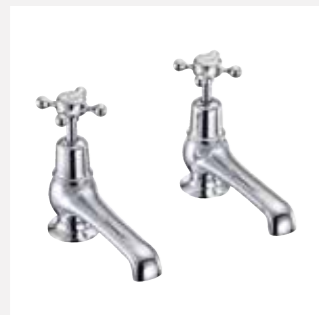

Bath tap deck-mounted
Standard
Code: CL3 Price: £155
Regent
Code: CLR3 Price: £195