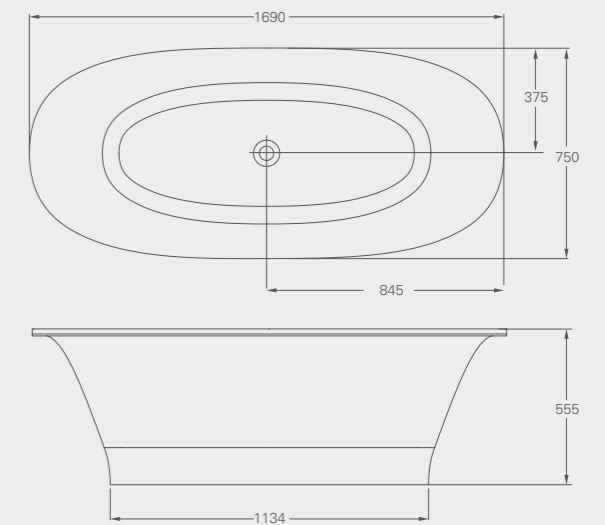

Patinato Natural Stone bath, page 25

NINFEA

Ninfea Natural Stone bath, page 26

Puro Natural Stone bath

L: 1700 W: 750 H: 480
 Weight empty: 98kg
 Displaced capacity: 207 litres*
 Material: Natural Stone
 Integrated overflow
 Not suitable for rim-mounted taps
 Compatible wastes: CW1, CW1N, CW3, see p76