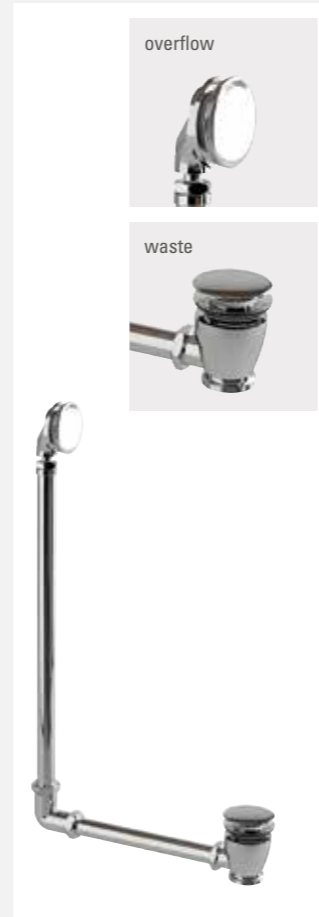

Exposed bath overflow, click-clack waste
D: 318, W: 75, H: 565
Code: CW6 Price: £149