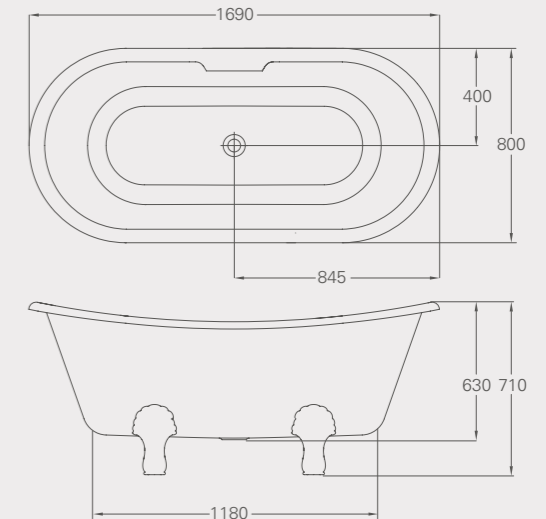

Batello Natural Stone bath, page 44

Batello Natural Stone Bath with chrome Classic feet

L: 1690, W: 800, H: 630/710
Weight empty: 94 kg
Displaced capacity: 146 litres*
Material: Natural Stone
tap hole option 0, 1, 2 (supplied un-drilled) overflow un-drilled
Compatible wastes: CW2, CW2N, CW3, W4, CW6, W8N, W21, see p76-77
Code: N10 Price: £1995 (price includes any feet shown on page 63)
Please specify the feet required at the time of ordering
*Displaced capacity is the bath capacity less 70 litres.